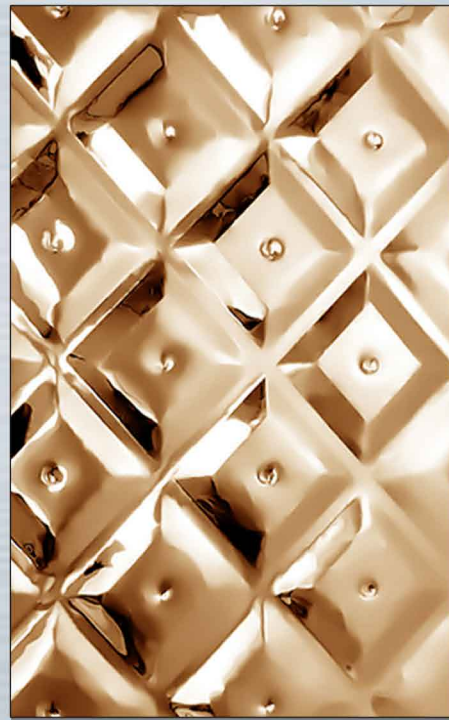

VC-02 Small water dots embossed sheet

VC-03 Pinwheel pattern embossed sheet

VC-04 5WL Pattern sheet

VC-05 Pattern chocolate stainless steel sheet

VC-06 Stainless steel anti-slip sheet

VC-07 Twig Grain Sheet

VC-14 Big Bee Pattern Embossed Sheet

VC-15 Fish Scale-A Embossed Sheet

VC-16 Fish Scale-B Embossed Sheet

VC-17 Fish Scale-C Embossed Sheet

VC-18 Masonry-A Embossed Sheet

VAACOO

梵克金属材料

Color: Sliver, Gold, Rose Gold

**VC-19 Masonry-B
Embossed Sheet**

**VC-20 Lozenge Embossed
Sheet**

**VC-21 Rhomboid Embossed
Sheet**

**VC-22 Rhombus-A
Embossed Sheet**

**VC-23 Rhombus-B
Embossed Sheet**

**VC-24 Rhombus-C
Embossed Sheet**

**VC-25 Rhombus-D
Embossed Sheet**

**VC-26 Rhombus-E
Embossed Sheet**

**VC-27 Water Cube-A
Embossed Sheet**

**VC-28 Water Cube-B
Embossed Sheet**

**VC-29 Hexagon-A
Embossed Sheet**

**VC-30 Hexagon-B
Embossed Sheet**