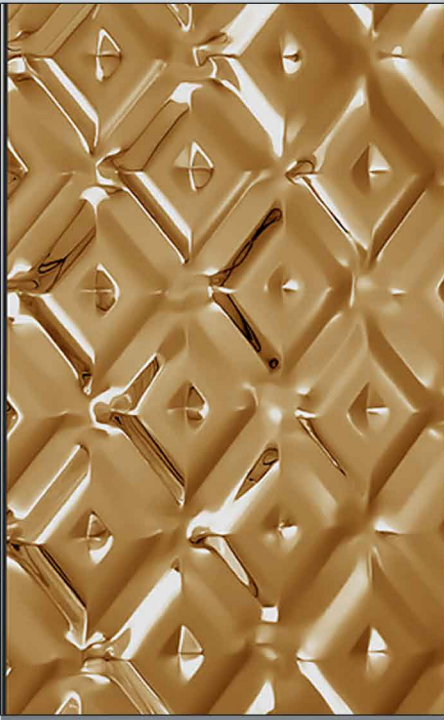

VC-14 Big Bee Pattern Embossed Sheet

VC-15 Fish Scale-A Embossed Sheet

VC-16 Fish Scale-B Embossed Sheet

VC-17 Fish Scale-C Embossed Sheet

VC-18 Masonry-A Embossed Sheet

VAACOO

梵克金属材料

Color: Sliver, Gold, Rose Gold

**VC-19 Masonry-B
Embossed Sheet**

**VC-20 Lozenge Embossed
Sheet**

**VC-21 Rhomboid Embossed
Sheet**

**VC-22 Rhombus-A
Embossed Sheet**

**VC-23 Rhombus-B
Embossed Sheet**

**VC-24 Rhombus-C
Embossed Sheet**

**VC-25 Rhombus-D
Embossed Sheet**

**VC-26 Rhombus-E
Embossed Sheet**

**VC-27 Water Cube-A
Embossed Sheet**

**VC-28 Water Cube-B
Embossed Sheet**

**VC-29 Hexagon-A
Embossed Sheet**

**VC-30 Hexagon-B
Embossed Sheet**

VAACOO

梵克金属材料

Color: Silver, Gold, Rose Gold

VC-19 Lotus Leaf Embossed Sheet

VC-20 Classic Lotus Leaf Embossed Sheet

VC-21 Leaf Embossed Sheet

VC-EM-16 Egg Embossed Sheet

VC-EM-17 Classical Gold Embossed Sheet