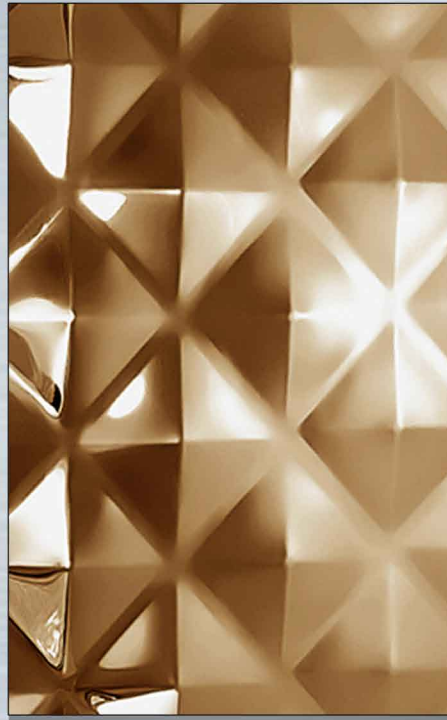

VC-14 Big Bee Pattern Embossed Sheet

VC-15 Fish Scale-A Embossed Sheet

VC-16 Fish Scale-B Embossed Sheet

VC-17 Fish Scale-C Embossed Sheet

VC-18 Masonry-A Embossed Sheet

VAACOO

梵克金属材料

Color: Sliver, Gold, Rose Gold

**VC-19 Masonry-B
Embossed Sheet**

**VC-20 Lozenge Embossed
Sheet**

**VC-21 Rhomboid Embossed
Sheet**

**VC-22 Rhombus-A
Embossed Sheet**

**VC-23 Rhombus-B
Embossed Sheet**

**VC-24 Rhombus-C
Embossed Sheet**

**VC-25 Rhombus-D
Embossed Sheet**

**VC-26 Rhombus-E
Embossed Sheet**

**VC-27 Water Cube-A
Embossed Sheet**

**VC-28 Water Cube-B
Embossed Sheet**

**VC-29 Hexagon-A
Embossed Sheet**

**VC-30 Hexagon-B
Embossed Sheet**