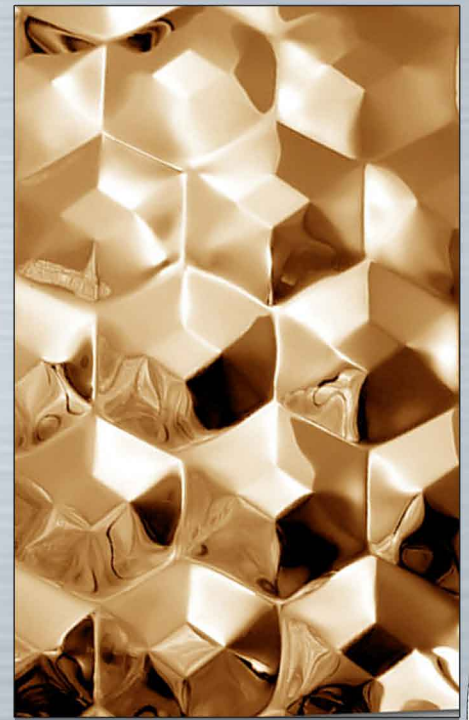

**VC-19 Masonry-B
Embossed Sheet**

**VC-20 Lozenge Embossed
Sheet**

**VC-21 Rhomboid Embossed
Sheet**

**VC-22 Rhombus-A
Embossed Sheet**

**VC-23 Rhombus-B
Embossed Sheet**

**VC-24 Rhombus-C
Embossed Sheet**

**VC-25 Rhombus-D
Embossed Sheet**

**VC-26 Rhombus-E
Embossed Sheet**

**VC-27 Water Cube-A
Embossed Sheet**

**VC-28 Water Cube-B
Embossed Sheet**

**VC-29 Hexagon-A
Embossed Sheet**

**VC-30 Hexagon-B
Embossed Sheet**

VAACOO

梵克金属材料

Color: Silver, Gold, Rose Gold

VC-19 Lotus Leaf Embossed Sheet

VC-20 Classic Lotus Leaf Embossed Sheet

VC-21 Leaf Embossed Sheet

VC-EM-16 Egg Embossed Sheet

VC-EM-17 Classical Gold Embossed Sheet