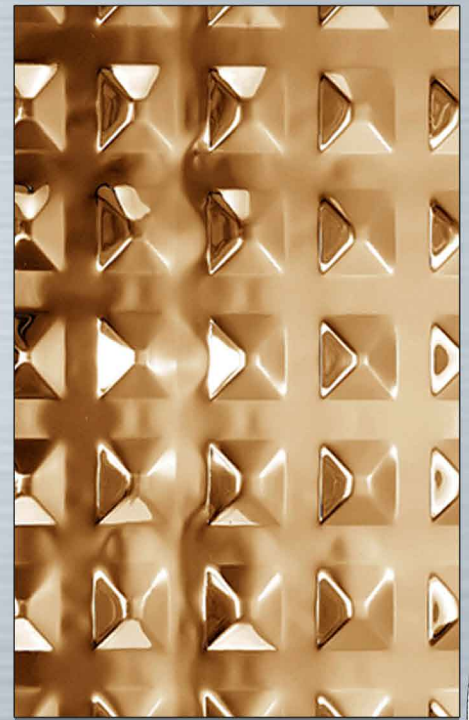

VC-02 Small water dots embossed sheet

VC-03 Pinwheel pattern embossed sheet

VC-04 5WL Pattern sheet

VC-05 Pattern chocolate stainless steel sheet

VC-06 Stainless steel anti-slip sheet

VC-07 Twig Grain Sheet

VC-08 Bamboo leaf pattern embossed sheet

VC-09 Crescent pattern embossed sheet

VC-10 Large bead pattern sheet

VC-11 Flint grain sheet

VC-12 Honeybee pattern embossed sheet

VC-13 Mesobee Pattern Embossed Sheet

VC-14 Big Bee Pattern Embossed Sheet

VC-15 Fish Scale-A Embossed Sheet

VC-16 Fish Scale-B Embossed Sheet

VC-17 Fish Scale-C Embossed Sheet

VC-18 Masonry-A Embossed Sheet

VAACOO

梵克金属材料

Color: Sliver, Gold, Rose Gold

**VC-19 Masonry-B
Embossed Sheet**

**VC-20 Lozenge Embossed
Sheet**

**VC-21 Rhomboid Embossed
Sheet**

**VC-22 Rhombus-A
Embossed Sheet**

**VC-23 Rhombus-B
Embossed Sheet**

**VC-24 Rhombus-C
Embossed Sheet**